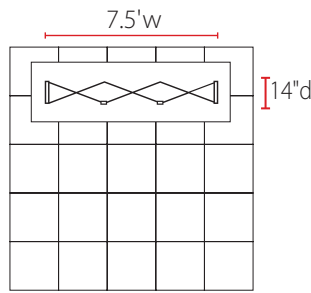

3D Snap® 3x3 Display • 3DSNAP3X3-6

Single-Sided Graphic

Product Specifications	
Display Dimensions	7.5'w x 7.5'h x 14"d
Weight	31 lbs.
Case Dimensions	22"w x 39"h x 17"d
Box Dimensions	24"w x 41.5"h x 18.5"d

About This Product

Our 3D Snap® Series reinforce your ever-evolving branding with interchangeable graphic panels. Fabric panels attach to portable, lightweight frames in endless configurations.

The portable, lightweight display sets up in minutes. Graphics can be changed out in a snap—instantly refreshing your 3D display. Unique frames make use of super-strong magnets instead of hooks, making disassembly even easier.

Aerial view of 10' x 10' space

Side View

Package Includes

- (1) Skin P
- (1) Skin G
- (3) Skin E
- (1) Skin O
- (2) White LED lights
- (1) 3 x 3 aluminum frame - 7.5' x 7.5'
- (1) Case with dye-sublimation graphic wrap