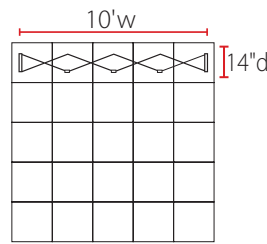

# 3D Snap® 4x3 Display • 3DSNAP4X3-1

Single-Sided Graphic

Product Specifications	
Display Dimensions	10'w x 7.5'h x 14"d
Weight	38 lbs.
Case Dimensions	22"w x 39"h x 17"d
Box Dimensions	20.5"w x 32.5"h x 12"d

## About This Product

Our 3D Snap® Series reinforce your ever-evolving branding with interchangeable graphic panels. Fabric panels attach to portable, lightweight frames in endless configurations.

The portable, lightweight display sets up in minutes. Graphics can be changed out in a snap—instantly refreshing your 3D display. Unique frames make use of super-strong magnets instead of hooks, making disassembly even easier.

Aerial view of 10' x 10' space

Side View

## Package Includes

- (1) Skin P
- (4) Skin B
- (4) Skin D
- (2) Skin F
- (2) White LED lights
- (1) 4x3 aluminum frame - 10' x 7.5'
- (1) Case with dye-sublimation graphic wrap