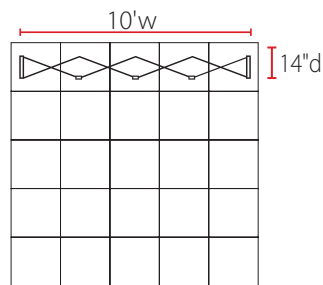

3D Snap® 4x3 Display • 3DSNAP4X3-2

Single-Sided Graphic

Product Specifications	
Display Dimensions	10'w x 7.5'h x 14"d
Weight	38 lbs.
Case Dimensions	22"w x 39"h x 17"d
Box Dimensions	24"w x 41.5"h x 18.5"d

About This Product

Our 3D Snap® Series reinforce your ever-evolving branding with interchangeable graphic panels. Fabric panels attach to portable, lightweight frames in endless configurations.

The portable, lightweight display sets up in minutes. Graphics can be changed out in a snap—instantly refreshing your 3D display. Unique frames make use of super-strong magnets instead of hooks, making disassembly even easier.

Aerial view of 10' x 10' space

Side View

Package Includes

- (1) Skin P
- (2) Skin L
- (2) Skin G
- (2) Skin A
- (2) White LED lights
- (1) 4x3 aluminum frame - 10' x 7.5'
- (1) Case with dye-sublimation graphic wrap