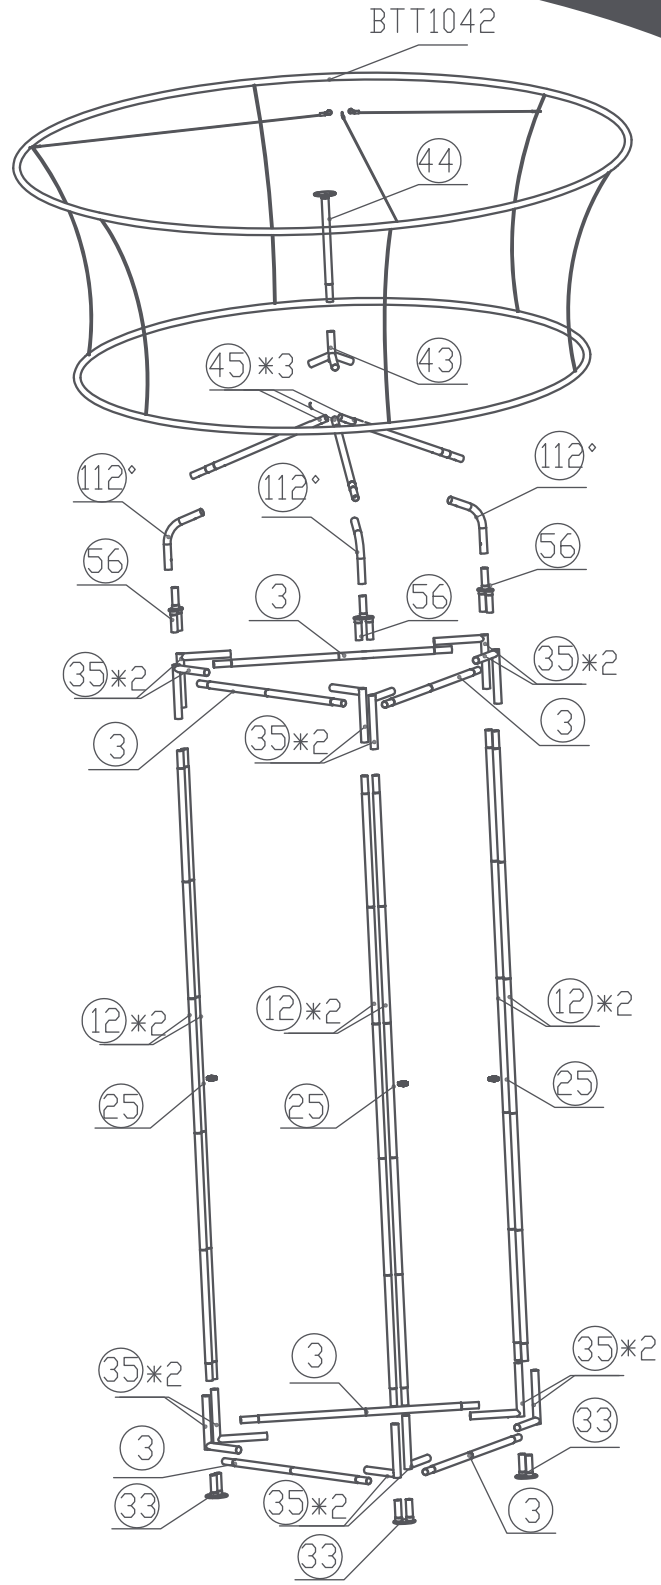

**WAVELINE®**  
TRIANGLE TOWER-BTT1042

Frame		Frame		Frame		Frame		Shipping Case		
(33)	3	(43)	1	BTT10	1				NYLON BAG	
(3)	6	(44)	1	BFP42	6					
(35)	12	(25)	3	CABLE	1.5	-	3pt.	1		
(12)	6	(56)	3							
(45)	3	(112°)	3							
NO.	Quantity	Confirm	NO.	Quantity	Confirm	NO.	Quantity	Confirm	NO.	Confirm