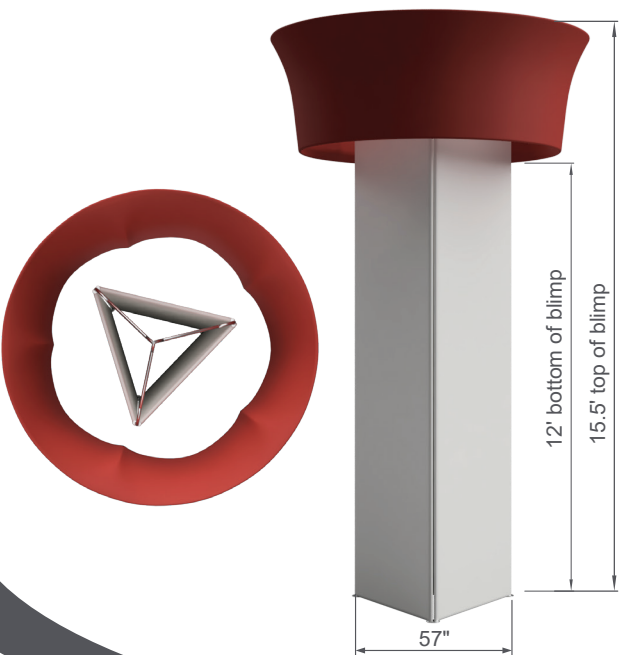

**WAVELINE®**  
TRIANGLE TOWER-BTT1042

Frame		Frame		Frame		Frame		Shipping Case		
(33)	3	(43)	1	BTT10	1				NYLON BAG	
(3)	6	(44)	1	BFP42	6					
(35)	12	(25)	3	CABLE	1.5	-	3pt.	1		
(12)	6	(56)	3							
(45)	3	(112°)	3							
NO.	Quantity	Confirm	NO.	Quantity	Confirm	NO.	Quantity	Confirm	NO.	Confirm