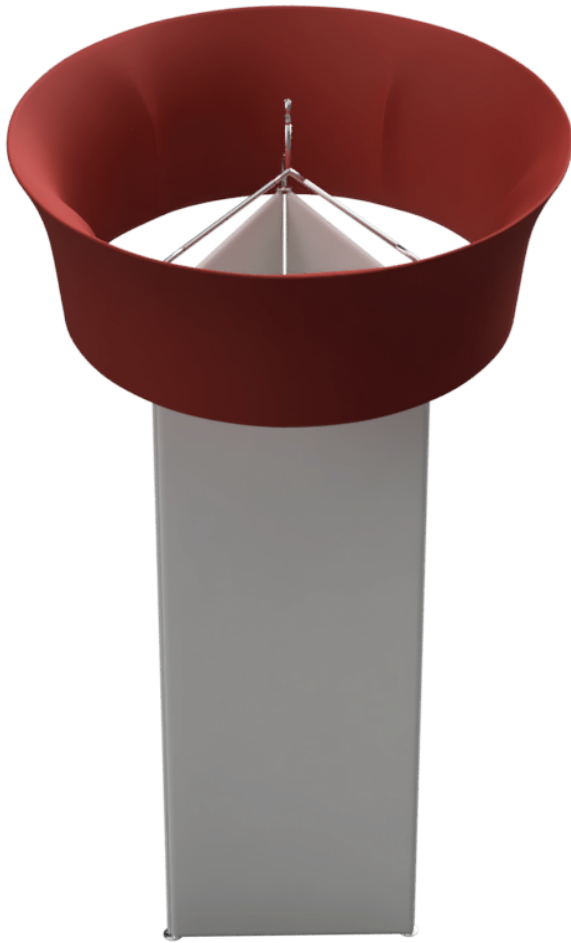

WAVELINE®
TRIANGLE TOWER-BTT1048

Frame			Frame			Frame			Frame			Shipping Case	
(33)	3		(43)	1		BTT10	1						NYLON BAG
(3)	6		(44)	1		BFP48	6						
(35)	12		(25)	3		CABLE	1.5	-	3pt.	1			
(12)	6		(56)	3									
(45)	3		(112°)	3									
NO.	Quantity	Confirm	NO.	Quantity	Confirm	NO.	Quantity	Confirm	NO.	Quantity	Confirm	NO.	Confirm