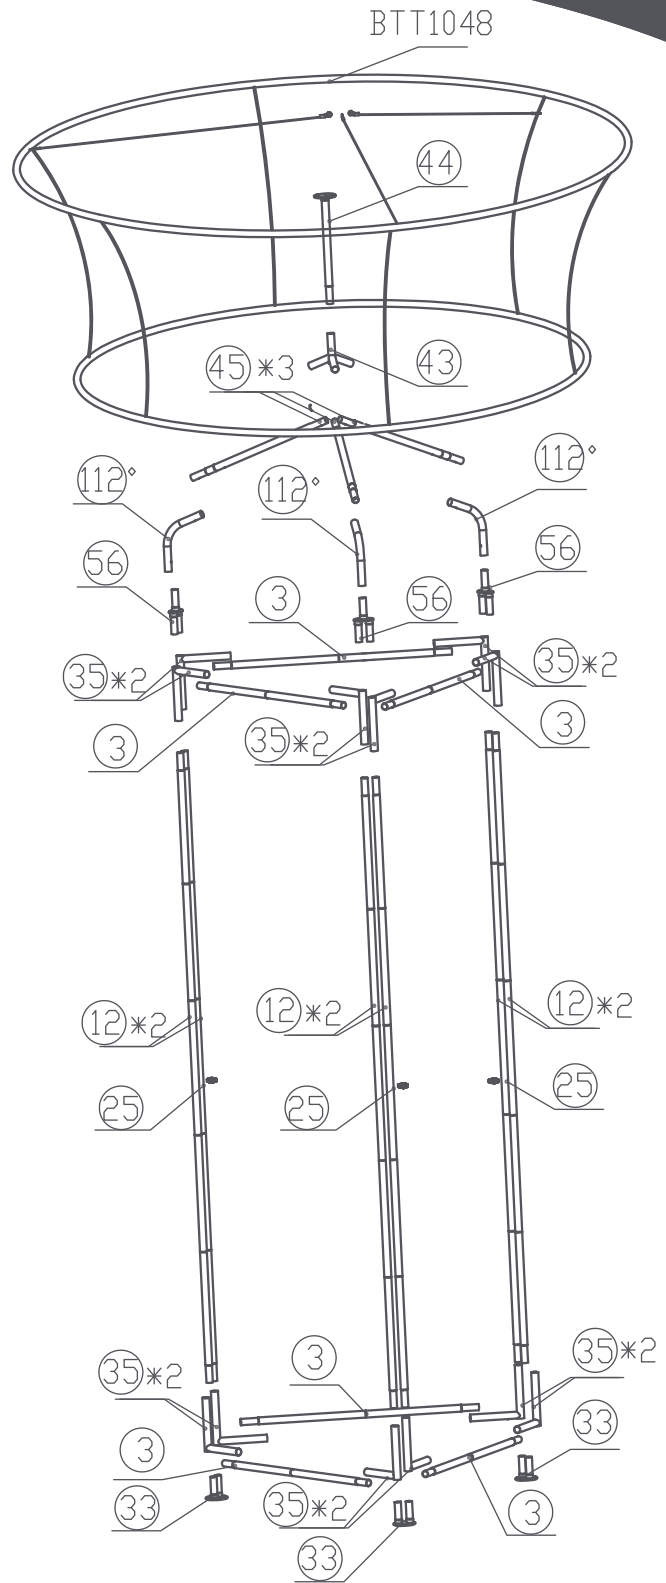

WAVELINE®
TRIANGLE TOWER-BTT1048

Frame			Frame			Frame			Frame			Shipping Case	
(33)	3		(43)	1		BTT10	1						NYLON BAG
(3)	6		(44)	1		BFP48	6						
(35)	12		(25)	3		CABLE	1.5	-	3pt.	1			
(12)	6		(56)	3									
(45)	3		(112°)	3									
NO.	Quantity	Confirm	NO.	Quantity	Confirm	NO.	Quantity	Confirm	NO.	Quantity	Confirm	NO.	Confirm