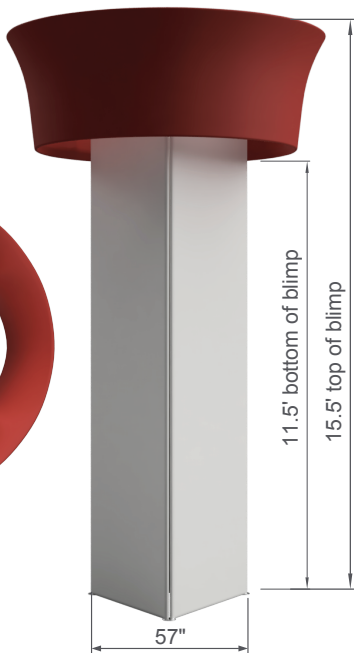

WAVELINE®
TRIANGLE TOWER-BTT1048

Frame			Frame			Frame			Frame			Shipping Case	
(33)	3		(43)	1		BTT10	1						NYLON BAG
(3)	6		(44)	1		BFP48	6						
(35)	12		(25)	3		CABLE	1.5	-	3pt.	1			
(12)	6		(56)	3									
(45)	3		(112°)	3									
NO.	Quantity	Confirm	NO.	Quantity	Confirm	NO.	Quantity	Confirm	NO.	Quantity	Confirm	NO.	Confirm