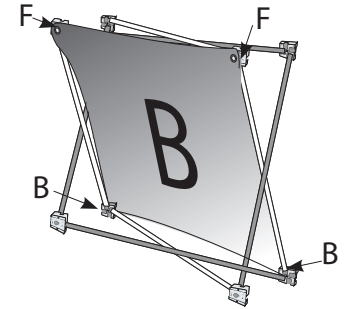

QTY: 1

BANNER C: 29.5"W x 28.5"H

QTY: 5

BANNER D: 26.75"W x 56"H

QTY: 2

BANNER E: 56"W x 28.5"H

QTY: 1

BANNER G: 37" x 39.5"

SEE PAGE 2 FOR REPRESENTATION
OF POSITION ON FRAME

EACH BANNER IS FABRICATED TO FIT A SPECIFIC ANGLE/POSITION ON THE FRAME.

Item# 337121, 337111, 337100

B=BACK
F=FRONT

THE 2 C PANELS LEFT OF G PANEL

THE 3 C PANELS RIGHT OF G PANEL

Banner B

PLEASE DELETE THIS LAYER
BEFORE SAVING

All images must be embedded
All fonts must be outlined

FINISHED AREA - 26.75"W x 31.188"H

VISIBLE WHEN DISPLAYED

SAFE AREA - 19.75"W x 24.188"H

KEEP IMPORTANT TEXT/LOGOS WITHIN THIS AREA

PLEASE DELETE THIS LAYER
BEFORE SAVING

All images must be embedded
All fonts must be outlined

Submit 5 Art Files
labeled C1-C5

FINISHED AREA - 29.5"W x 28.5"H

VISIBLE WHEN DISPLAYED

SAFE AREA - 22.5"W x 21.5"H