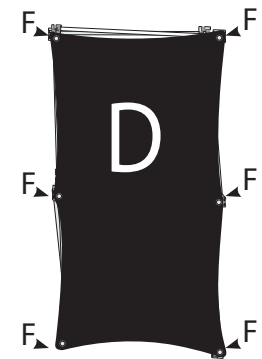

TEMPLATE KEY

FINISHED SIZE
See Banner Sizes Below

SAFE AREA
3.5" from finished edge

 = PIN SLOT

Using PMS colors in your art is recommended but an exact match cannot be guaranteed.

BANNER B: 26.75"W x 31.188"H

QTY: 1

BANNER C: 29.5"W x 28.5"H

QTY: 5

BANNER D: 26.75"W x 56"H

QTY: 2

BANNER E: 56"W x 28.5"H

QTY: 1

BANNER G: 37" x 39.5"

SEE PAGE 2 FOR REPRESENTATION
OF POSITION ON FRAME

EACH BANNER IS FABRICATED TO FIT A SPECIFIC ANGLE/POSITION ON THE FRAME.

Item# 337121, 337111, 337100

B=BACK
F=FRONT

THE 2 C PANELS LEFT OF G PANEL

THE 3 C PANELS RIGHT OF G PANEL

Banner B

PLEASE DELETE THIS LAYER
BEFORE SAVING

All images must be embedded
All fonts must be outlined

FINISHED AREA - 26.75"W x 31.188"H

VISIBLE WHEN DISPLAYED

SAFE AREA - 19.75"W x 24.188"H

KEEP IMPORTANT TEXT/LOGOS WITHIN THIS AREA