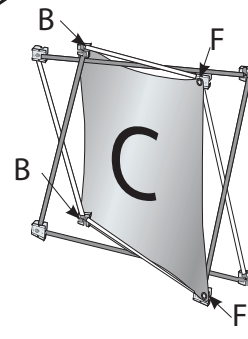

QTY: 1

BANNER C: 29.5"W x 28.5"H

QTY: 5

BANNER D: 26.75"W x 56"H

QTY: 2

BANNER E: 56"W x 28.5"H

QTY: 1

BANNER G: 37" x 39.5"

SEE PAGE 2 FOR REPRESENTATION
OF POSITION ON FRAME

EACH BANNER IS FABRICATED TO FIT A SPECIFIC ANGLE/POSITION ON THE FRAME.

Item# 337121, 337111, 337100

B=BACK
F=FRONT

THE 2 C PANELS LEFT OF G PANEL

THE 3 C PANELS RIGHT OF G PANEL

Banner B

PLEASE DELETE THIS LAYER
BEFORE SAVING

All images must be embedded
All fonts must be outlined

FINISHED AREA - 26.75"W x 31.188"H

VISIBLE WHEN DISPLAYED

SAFE AREA - 19.75"W x 24.188"H

KEEP IMPORTANT TEXT/LOGOS WITHIN THIS AREA

PLEASE DELETE THIS LAYER
BEFORE SAVING

All images must be embedded
All fonts must be outlined

Submit 5 Art Files
labeled C1-C5

FINISHED AREA - 29.5"W x 28.5"H

VISIBLE WHEN DISPLAYED

SAFE AREA - 22.5"W x 21.5"H