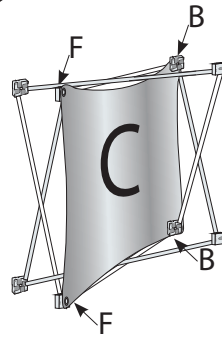

EACH BANNER IS FABRICATED TO FIT A SPECIFIC ANGLE/POSITION ON THE FRAME.

Item# 337121, 337111, 337100

B=BACK
F=FRONT

THE 2 C PANELS LEFT OF G PANEL