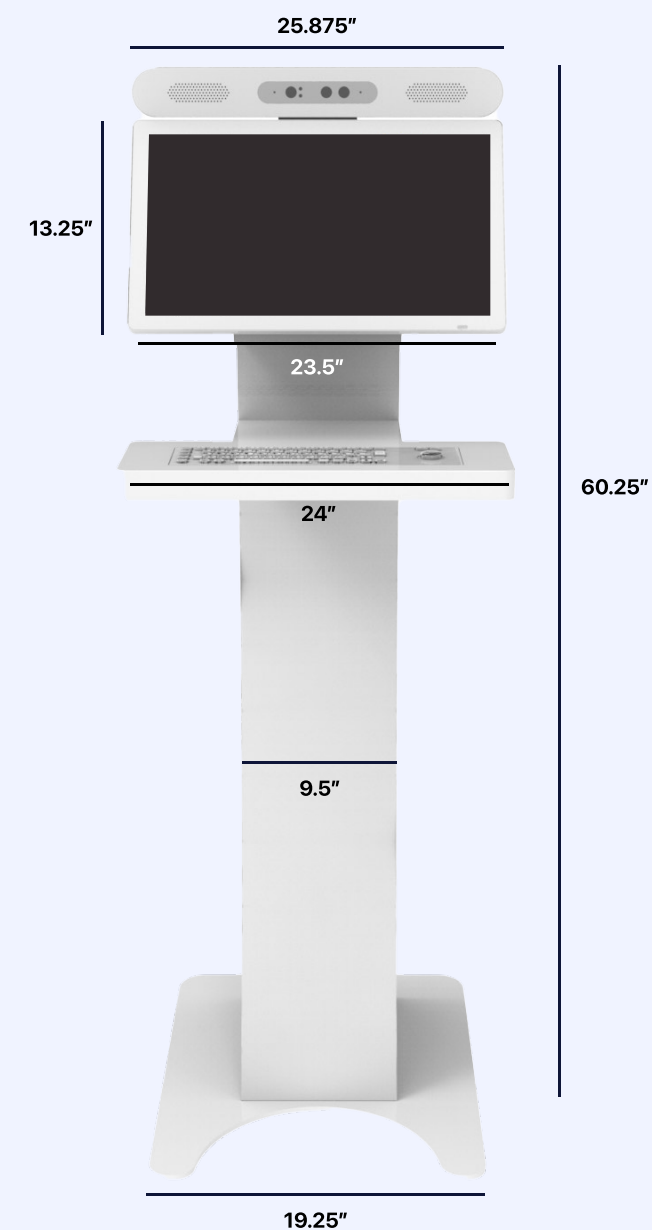

Product Images

Dimensions

Base Depth: 23.5"

Weight: 95 lbs

Specifications

Model	27 inch AI Self Service Kiosk
SKU	27AISSK
Panel Type	Samsung, LG
Shell Material	Aluminum Alloy Frame
Resolution	1920 x 1080
Operating System	Android, Windows, iOS, Standalone, Driver Board
Storage Capacity	Android - 2 + 8G, Windows -4G SSD, 64- 256G HHD 32D/500G
Switch Power	AC 100V - 240V