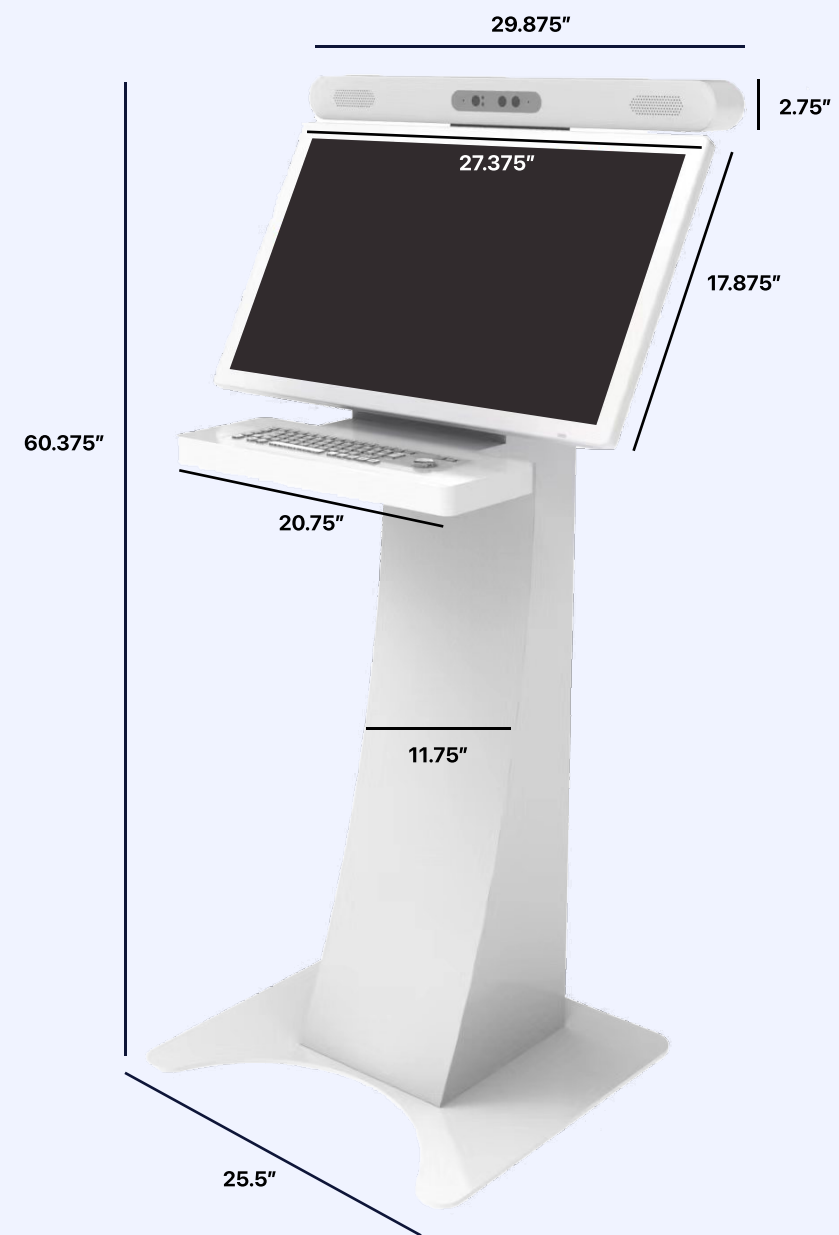

Product Images

Dimensions

Base Depth: 23.625"

Weight: 118 lbs

Specifications

Model	32 inch AI Self Service Kiosk
SKU	32AISSK
Panel Type	Samsung, LG
Shell Material	Aluminum Alloy Frame
Resolution	1920 x 1080
Operating System	Android, Windows, iOS, Standalone, Driver Board
Storage Capacity	Android - 2 + 8G, Windows -4G SSD, 64- 256G HHD 32D/500G
Switch Power	AC 100V - 240V