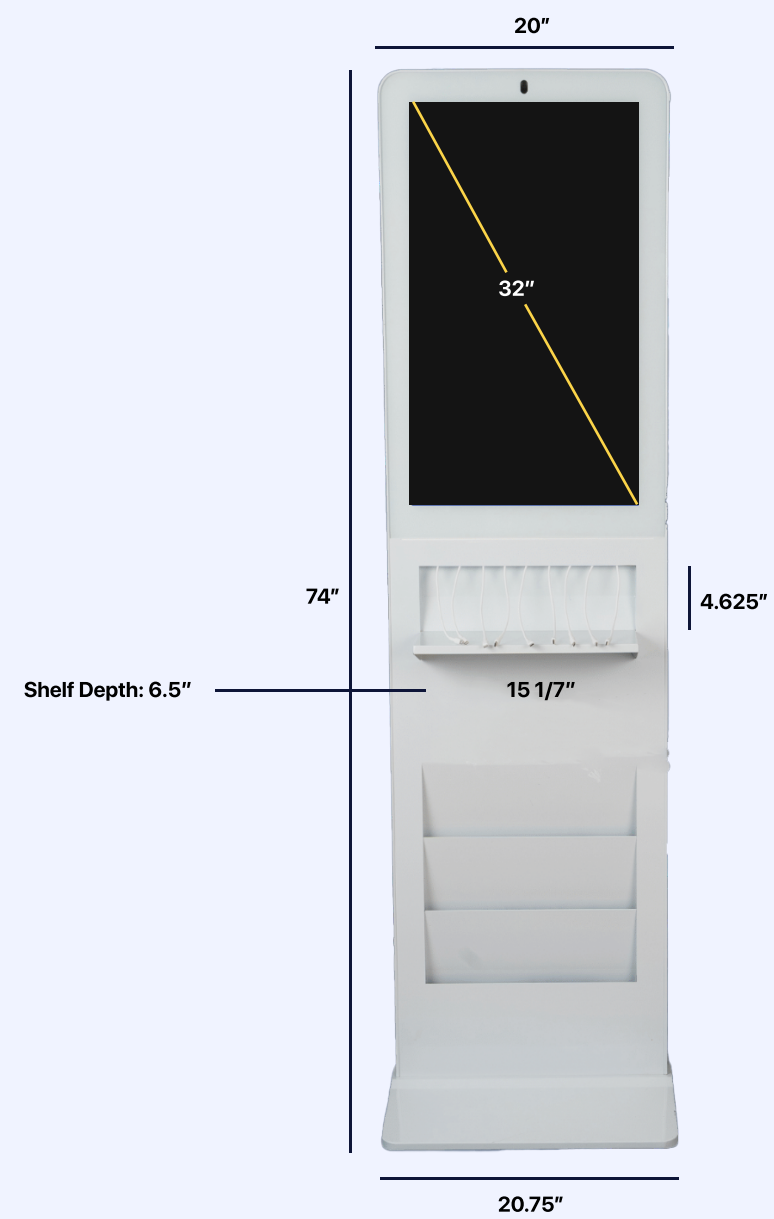

Product Images

Dimensions

Base Depth: 19.75"

Weight: 112 lbs

Specifications

Model	32" Charging Kiosk (White)
SKU	CSTK32W01
Panel Type	Samsung, LG
Shell Material	Aluminum Alloy Frame
Resolution	1080 x 1920
Operating System	Android, Windows, iOS, Standalone, Driver Board
Storage Capacity	Android - 2 + 8G, Windows -4G SSD, 64- 256G HHD 32D/500G
Switch Power	AC 100V - 240V