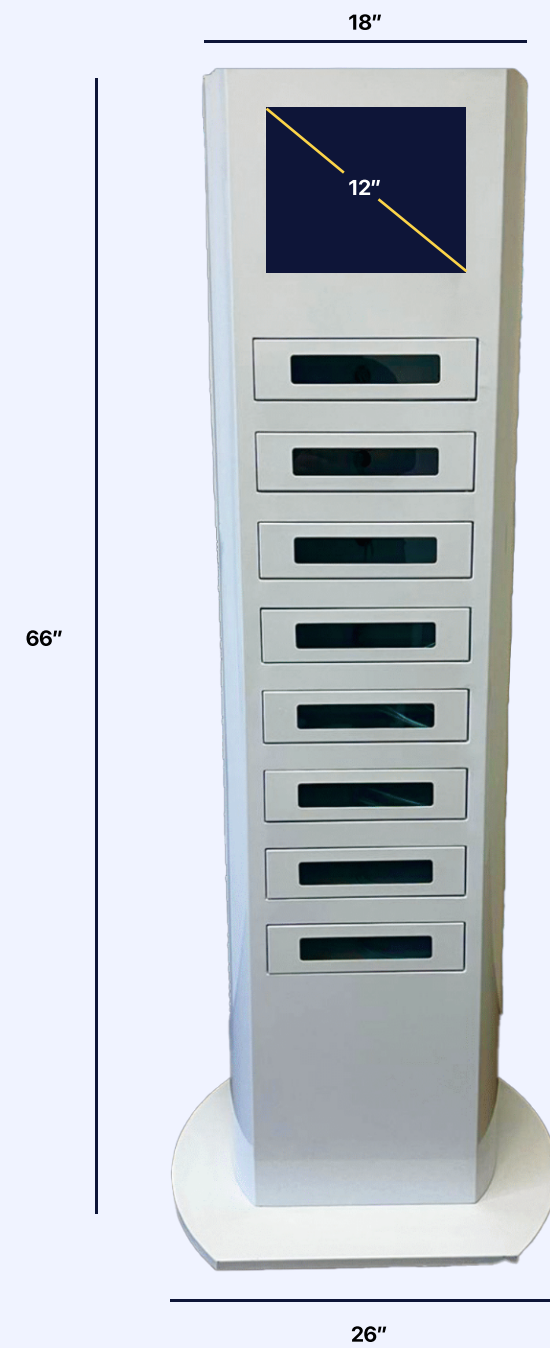

Product Images

Product Images