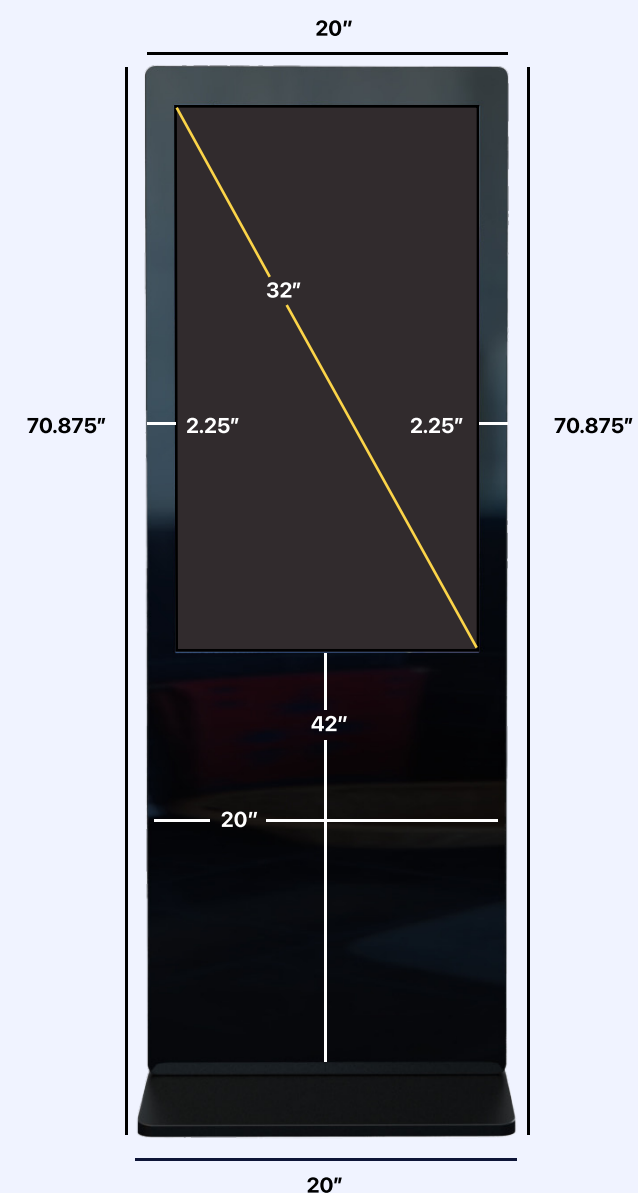

Product Images

Dimensions

Base Depth: 17"

Weight: 75 lbs

Specifications

Model	32 inch Standup Touch Kiosk (Black)
SKU	I32TB
Panel Type	Samsung, LG
Shell Material	Aluminum Alloy Frame
Resolution	1080 x 1920
Operating System	Android, Windows, iOS, Standalone, Driver Board
Storage Capacity	Android - 2 + 8G, Windows -4G SSD, 64- 256G HDD 32D/500G
Switch Power	AC 100V - 240V