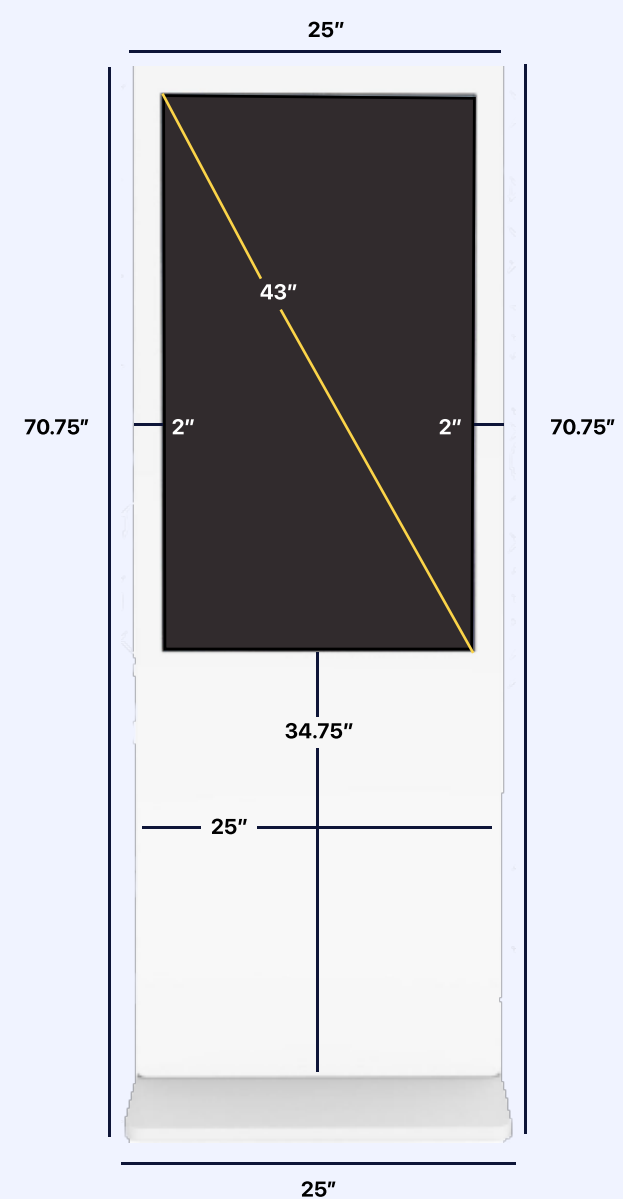

Product Images

Dimensions

Base Depth: 17.75"

Weight: 118 lbs

Specifications

Model	43 inch Standup Touch Kiosk (White)
SKU	TK43W01
Panel Type	Samsung, LG
Shell Material	Aluminum Alloy Frame
Resolution	1080 x 1920
Operating System	Android, Windows, iOS, Standalone, Driver Board
Storage Capacity	Android - 2 + 8G, Windows -4G SSD, 64- 256G HHD 32D/500G
Switch Power	AC 100V - 240V