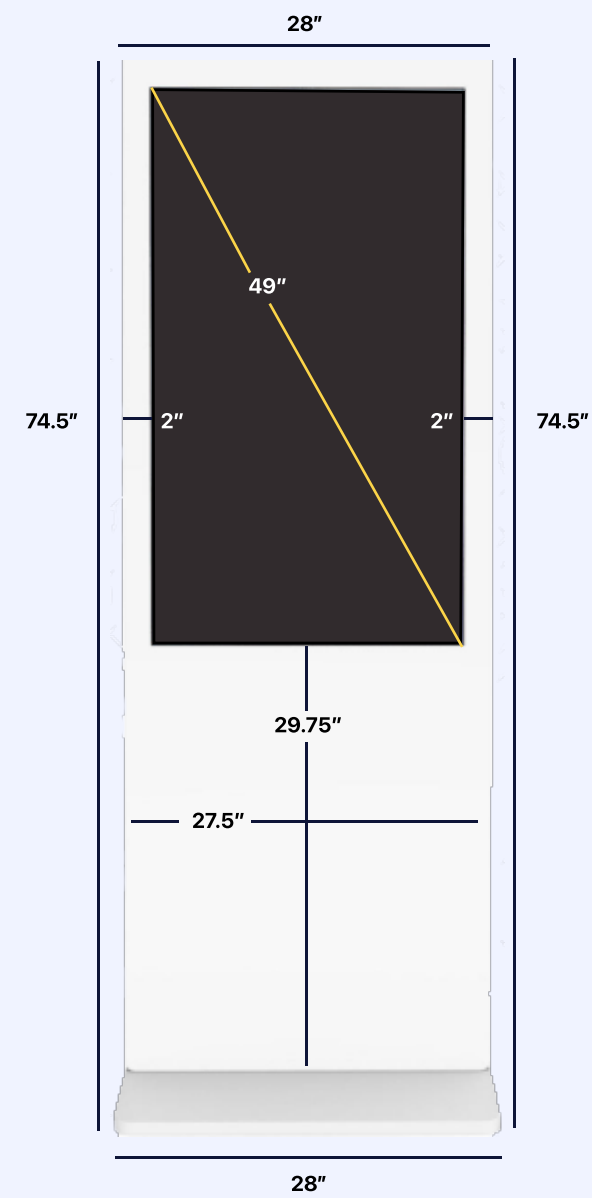

Product Images

Dimensions

Base Depth: 17.75"

Weight: 120 lbs

Specifications

Model	49 inch Standup Touch Kiosk (White)
SKU	TK49W01
Panel Type	Samsung, LG
Shell Material	Aluminum Alloy Frame
Resolution	1080 x 1920
Operating System	Android, Windows, iOS, Standalone, Driver Board
Storage Capacity	Android - 2 + 8G, Windows -4G SSD, 64- 256G HHD 32D/500G
Switch Power	AC 100V - 240V