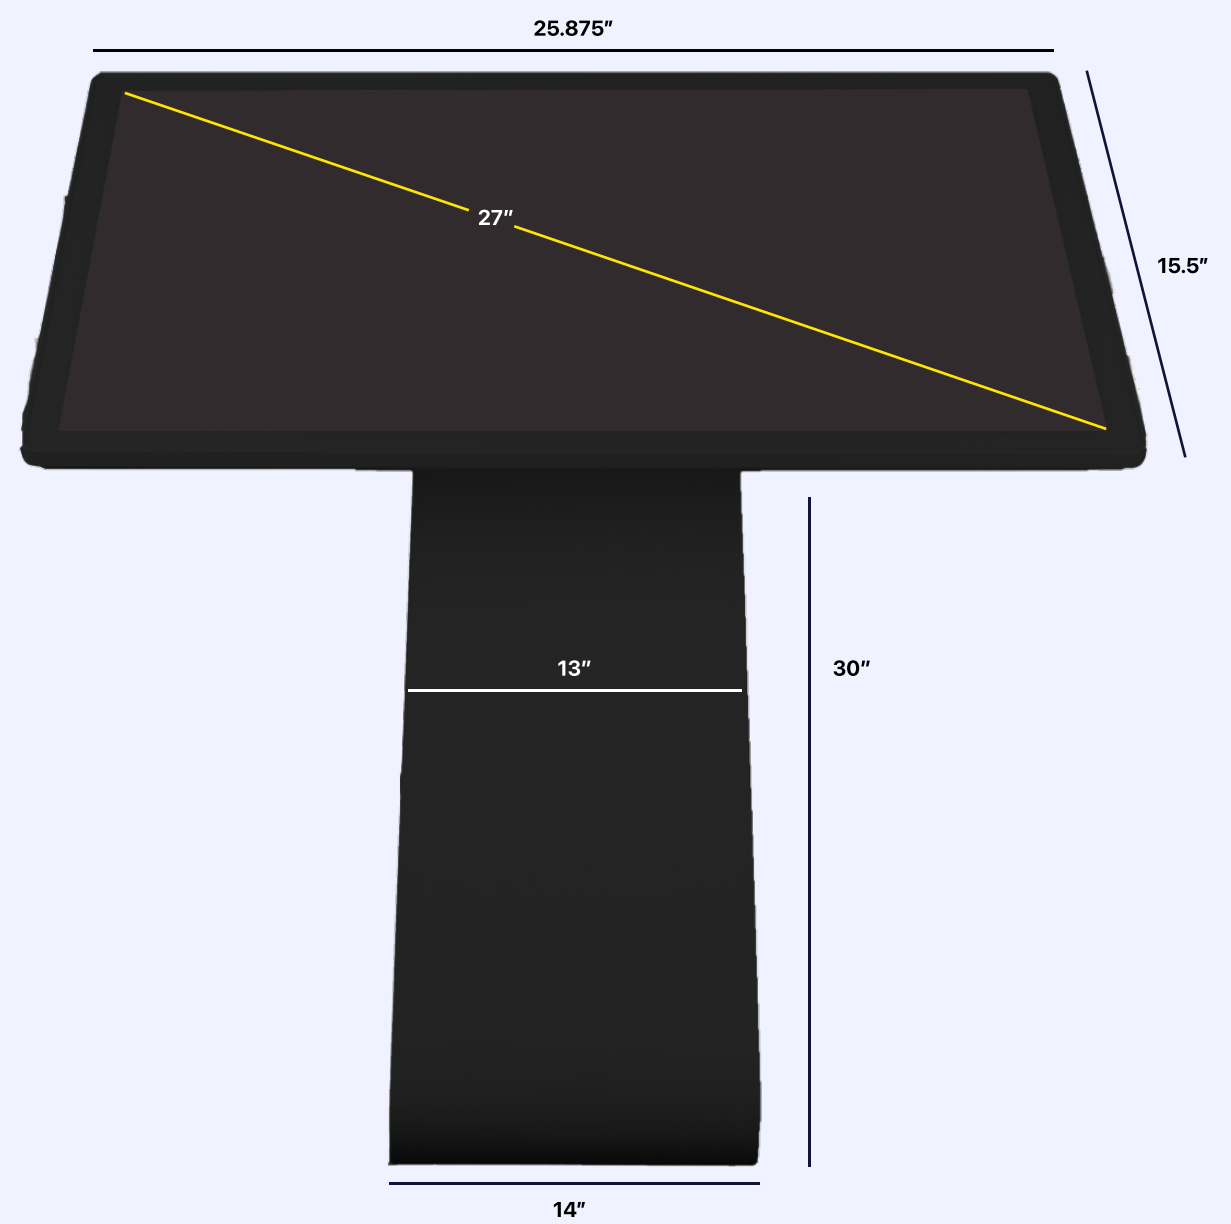

Product Images

Dimensions

Base Depth: 17"

Weight: 55 lbs

Specifications

Model	27 inch Table Kiosk (Black)
SKU	27TSMTB
Panel Type	Samsung, LG
Shell Material	Metal Plate
Touch Frame	Capacitive Touch/Infrared Touch
Resolution	1920 x 1080
Operating System	Android, Windows, iOS, Standalone, Driver Board
Storage Capacity	Android - 2 + 8G, Windows -4G SSD, 64- 256G HHD 32D/500G
Switch Power	AC 100V - 240V