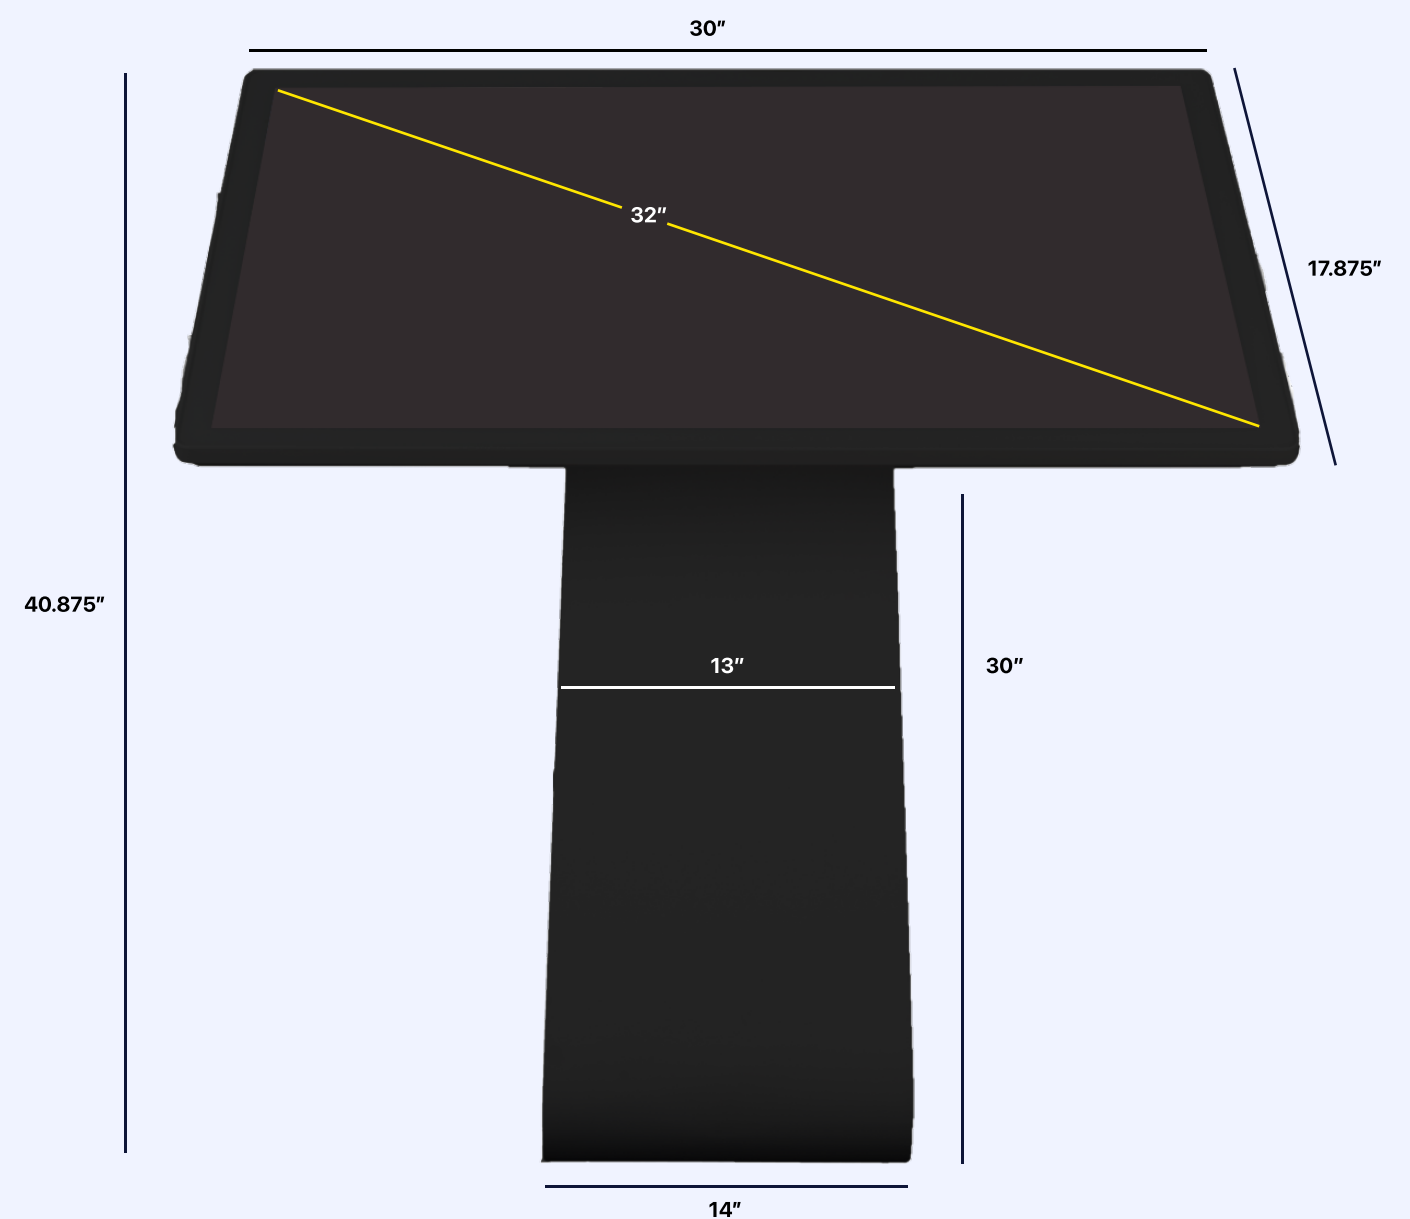

Product Images

Dimensions

Base Depth: 17"

Weight: 70 lbs

Specifications

Model	32 inch Table Kiosk (Black)
SKU	TT32B01
Panel Type	Samsung, LG
Shell Material	Metal Plate
Touch Frame	Capacitive Touch/Infrared Touch
Resolution	1920 x 1080
Operating System	Android, Windows, iOS, Standalone, Driver Board
Storage Capacity	Android - 2 + 8G, Windows -4G SSD, 64- 256G HHD 32D/500G
Switch Power	AC 100V - 240V