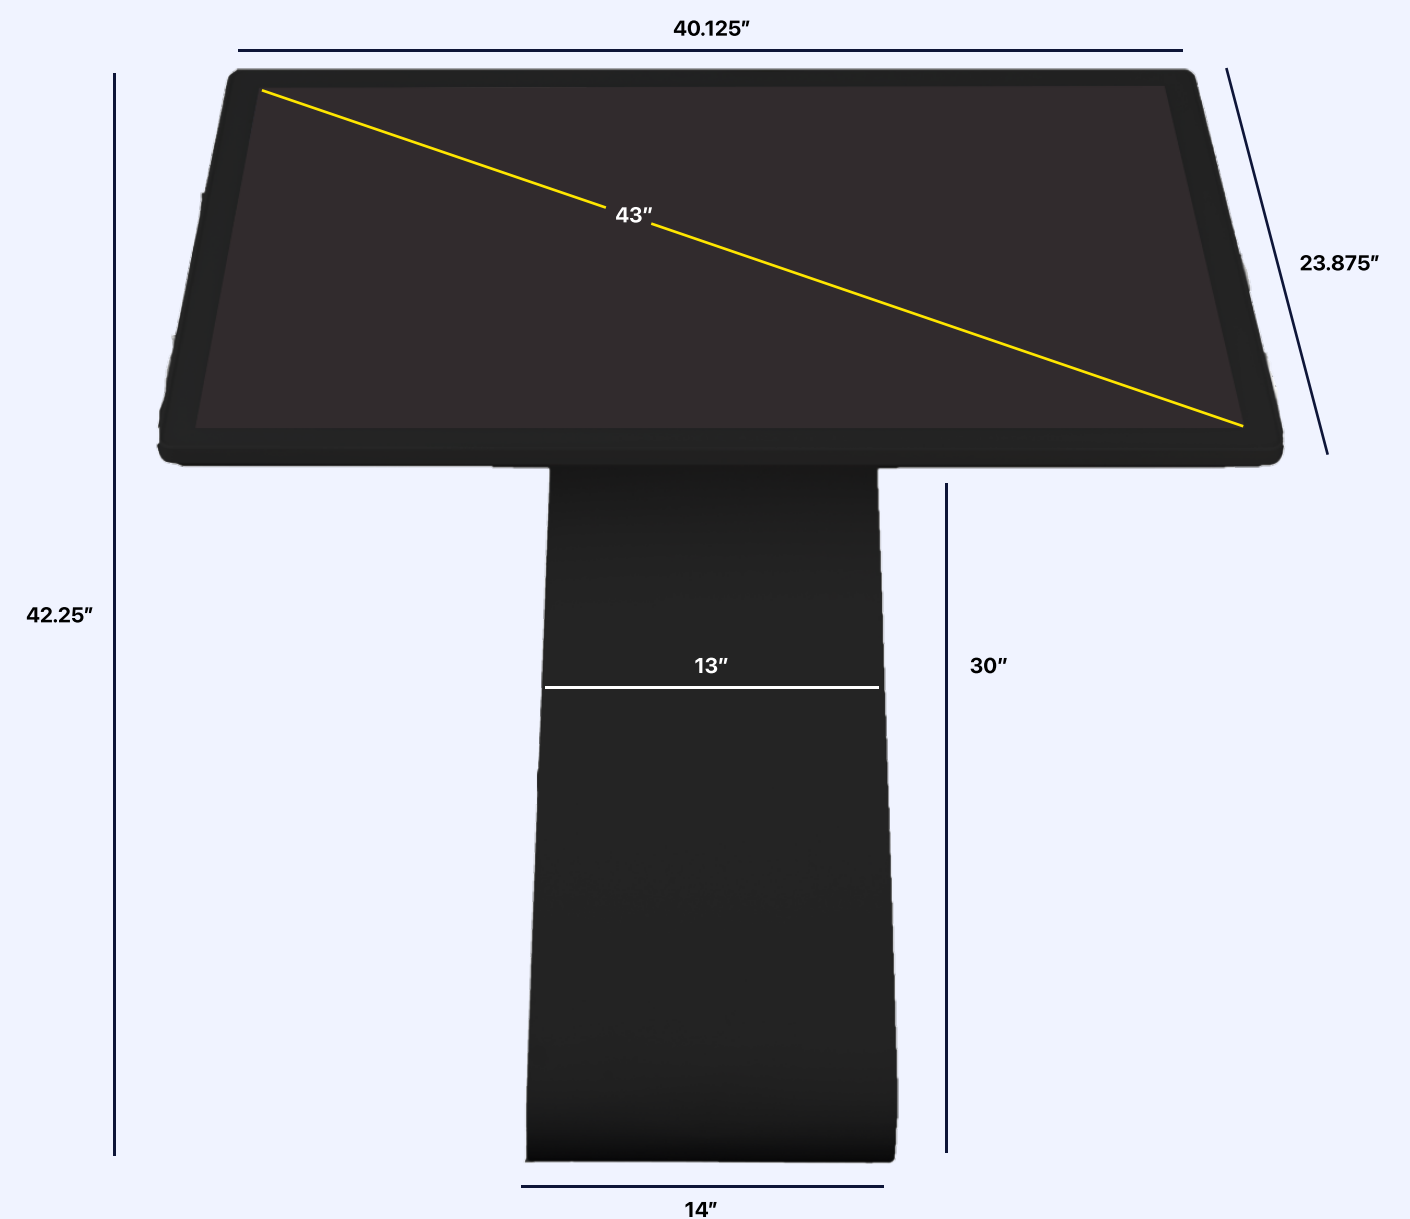

### Multitouch - 10 Point Touch

Multi-Touch technology works with touch-screen interfaces, like those found on laptops, smartphones and tablets.

## Dimensions

Base Depth: 17"

Weight: 86 lbs