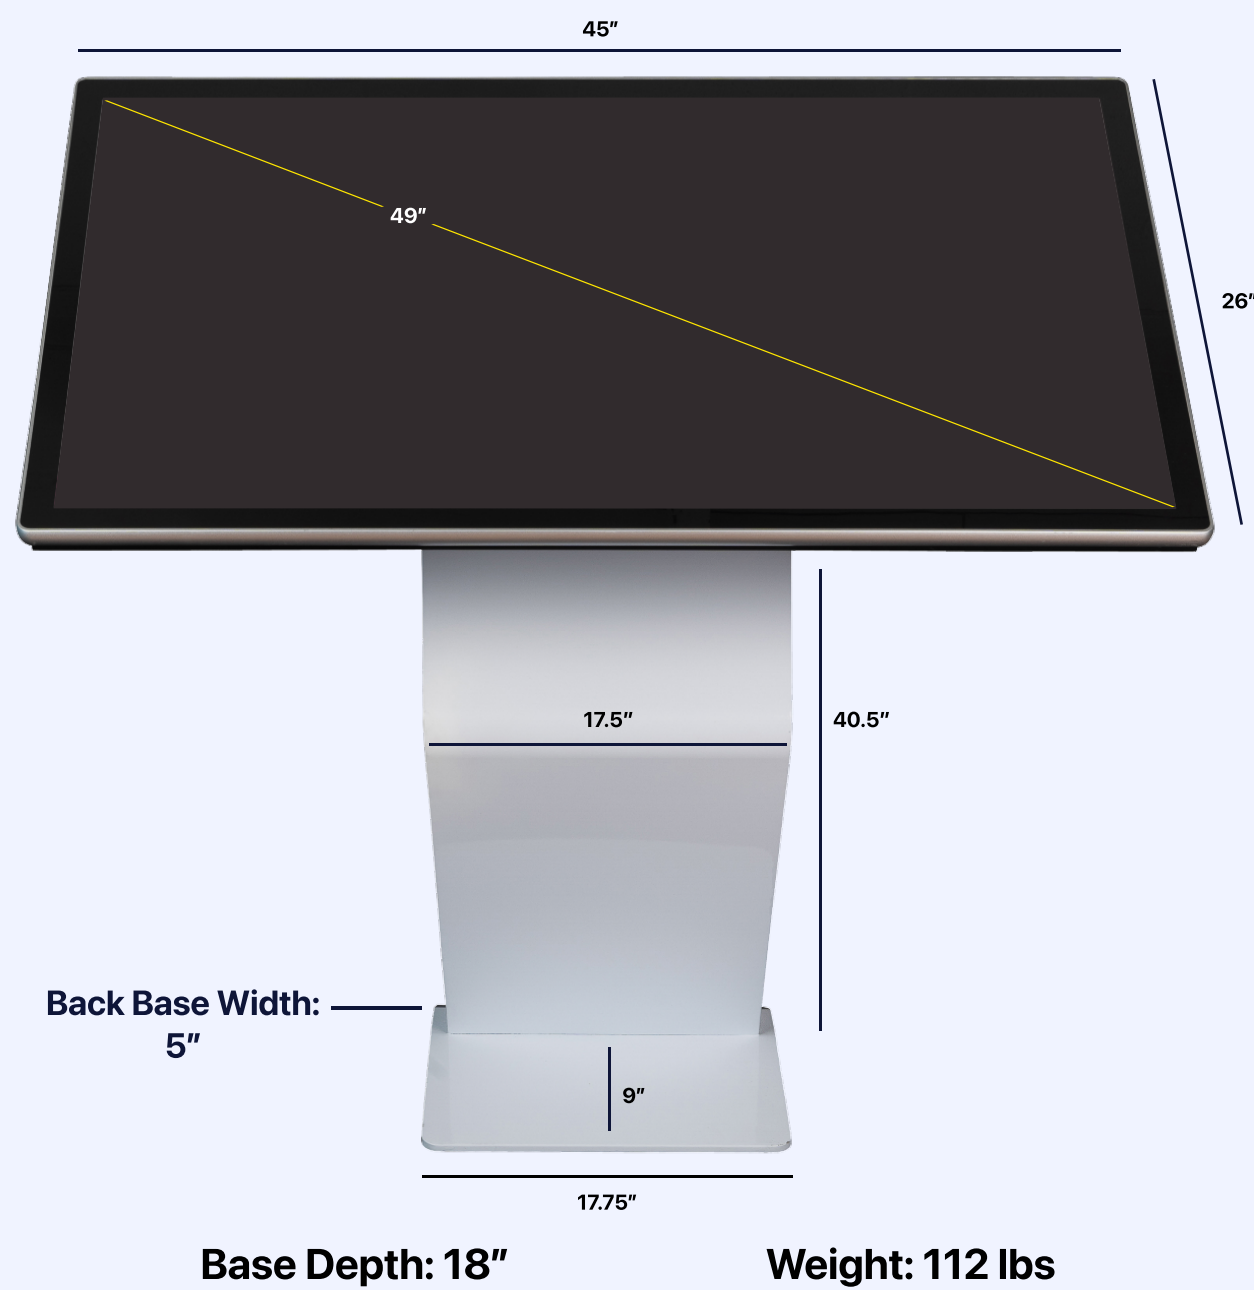

### Multitouch - 10 Point Touch

Multi-Touch technology works with touch-screen interfaces, like those found on laptops, smartphones and tablets.

## Dimensions

## Specifications

Model	49 inch Table Kiosk (White)
SKU	TT49W01
Panel Type	Samsung, LG
Shell Material	Metal Plate
Touch Frame	Capacitive Touch/Infrared Touch
Resolution	1920 x 1080
Operating System	Android, Windows, iOS, Standalone, Driver Board
Storage Capacity	Android - 2 + 8G, Windows -4G SSD, 64- 256G HDD 32D/500G
Switch Power	AC 100V - 240V