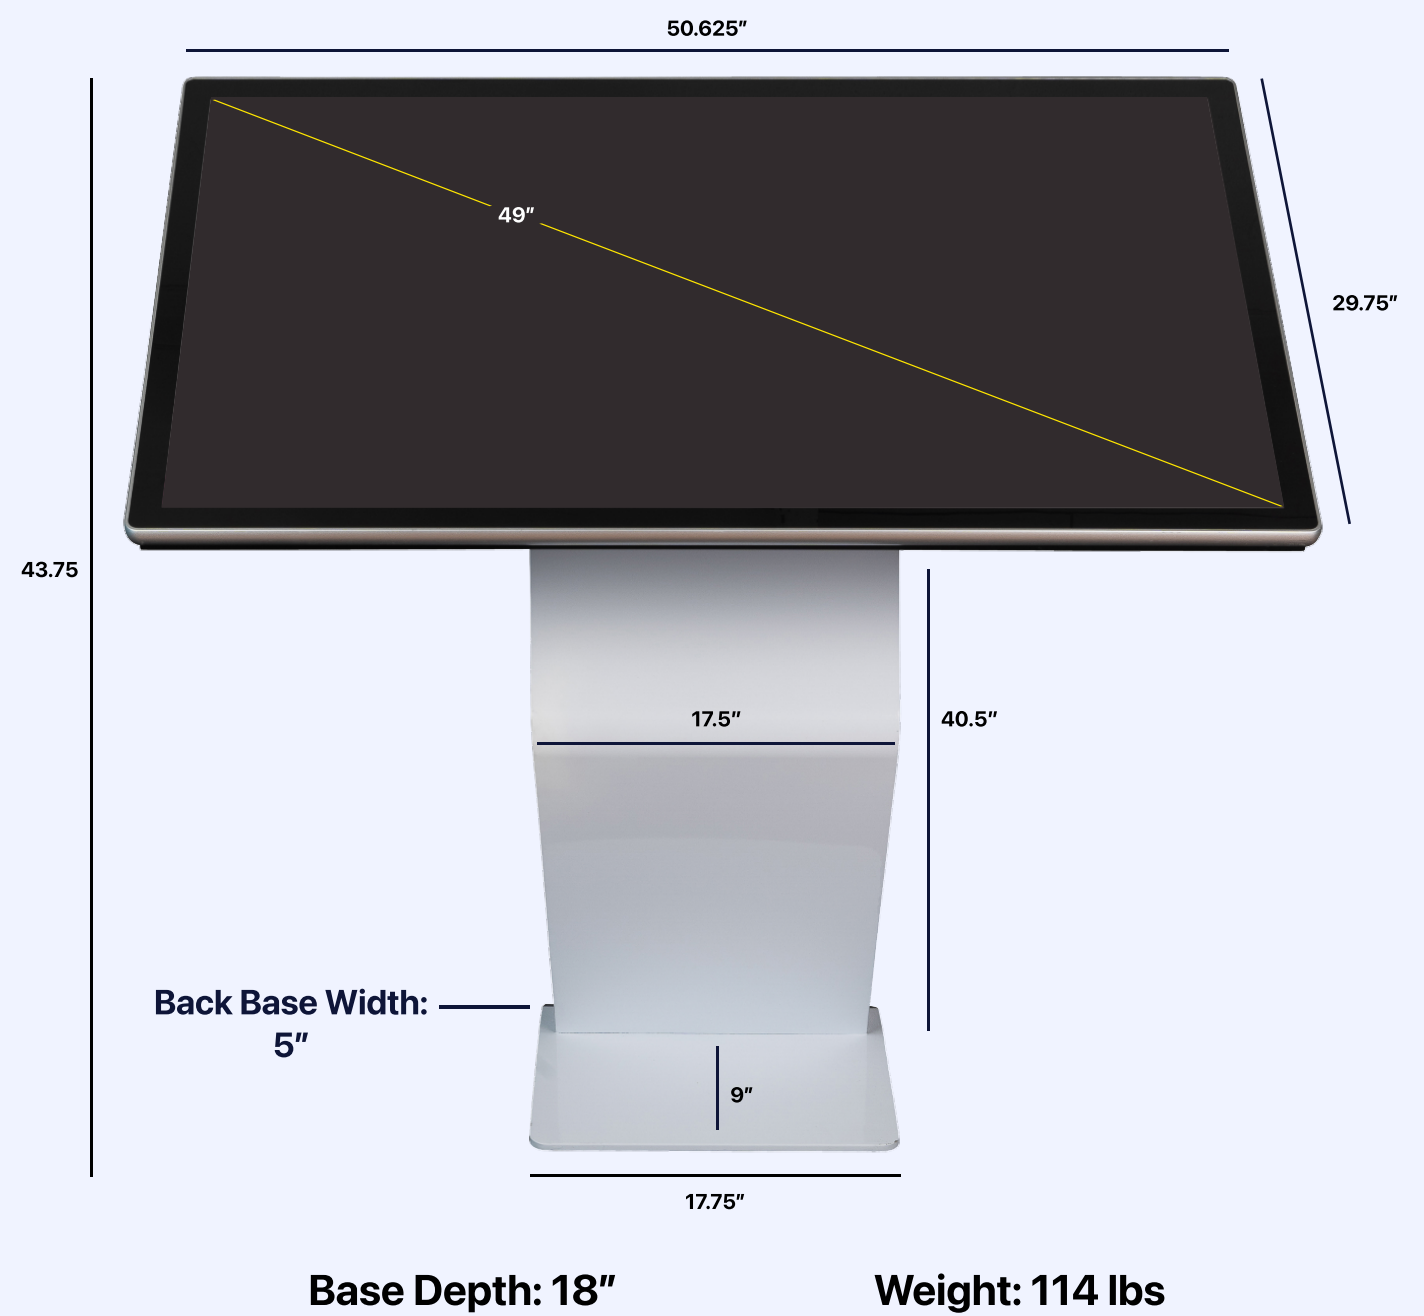

Product Images

Dimensions

Specifications

Model	55 inch Table Kiosk (Black)
SKU	TT55B01
Panel Type	Samsung, LG
Shell Material	Metal Plate
Touch Frame	Capacitive Touch/Infrared Touch
Resolution	1920 x 1080
Operating System	Android, Windows, iOS, Standalone, Driver Board
Storage Capacity	Android - 2 + 8G, Windows -4G SSD, 64- 256G HHD 32D/500G
Switch Power	AC 100V - 240V